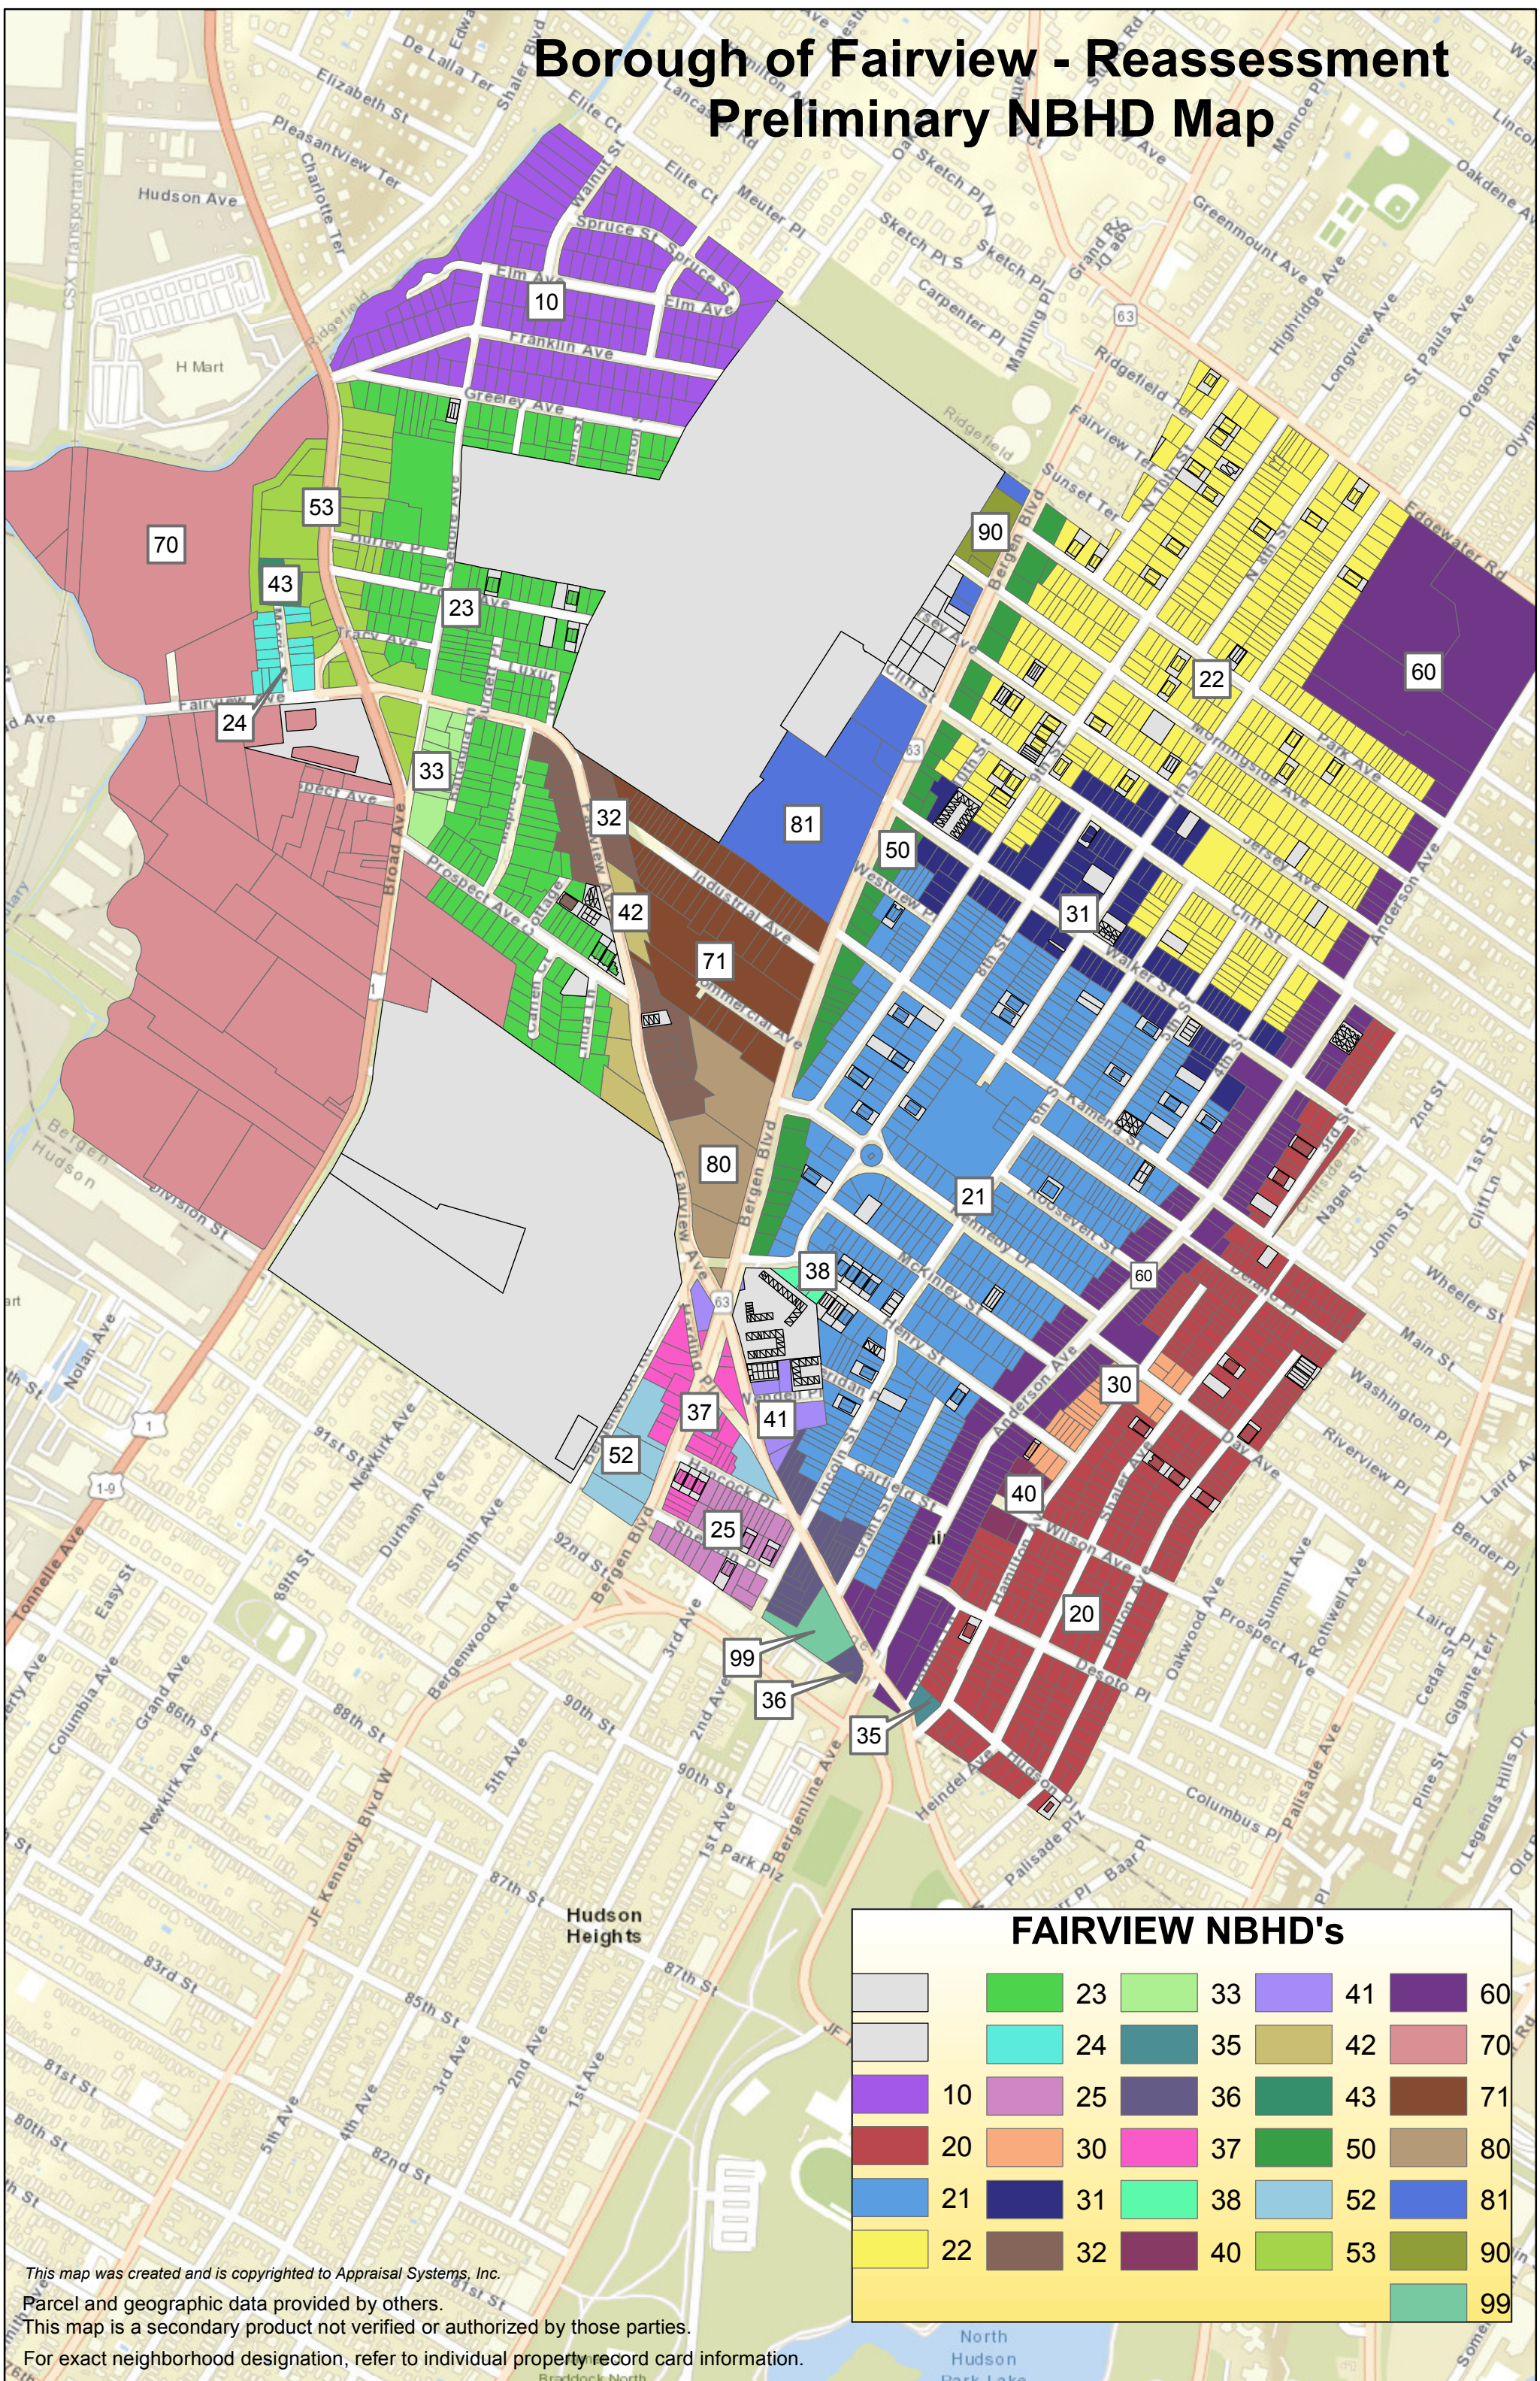

# Borough of Fairview - Reassessment Preliminary NBHD Map

FAIRVIEW NBHD'S					
10	20	30	40	50	60
11	21	31	41	51	61
12	22	32	42	52	62
13	23	33	43	53	63
14	24	34	44	54	64
15	25	35	45	55	65
16	26	36	46	56	66
17	27	37	47	57	67
18	28	38	48	58	68
19	29	39	49	59	69
70	80	90			
71	81	91			
72	82	92			
73	83	93			
74	84	94			
75	85	95			
76	86	96			
77	87	97			
78	88	98			
79	89	99			

This map was created and is copyrighted to Appraisal Systems, Inc.  
 Parcel and geographic data provided by others.  
 This map is a secondary product not verified or authorized by those parties.  
 For exact neighborhood designation, refer to individual property record card information.